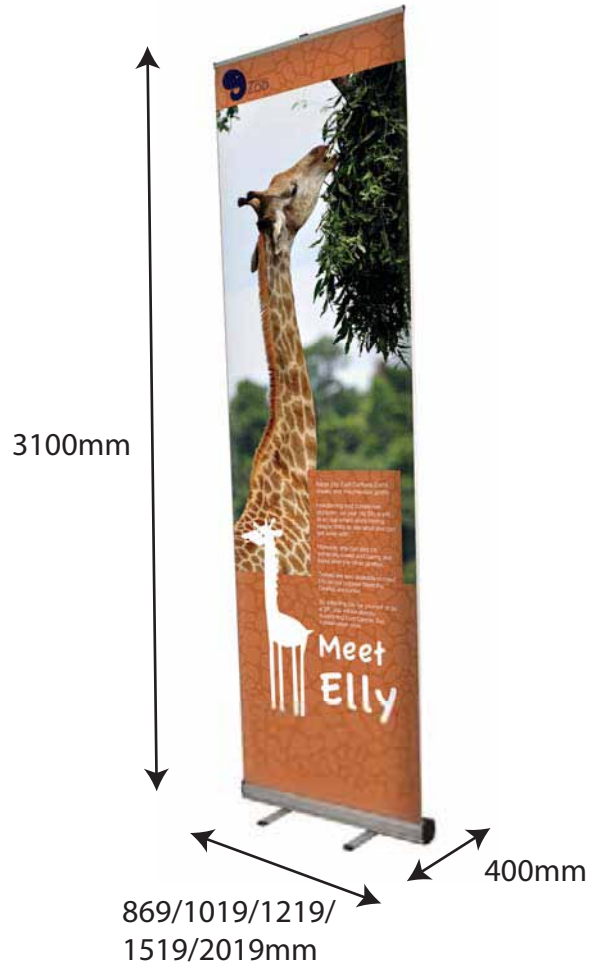

# Giant Mosquito Vertical Banner

Width (mm)	Weight (kg)
850mm	4.35kg
1000mm	4.68kg
1200mm	6.28kg
1500mm	7.12kg
2000mm	8.54kg

Visible graphic Area: 3000mm(h) x 850/1000/1200/1500/2000mm(w)  
Recommended Graphic Thickness: 300 microns